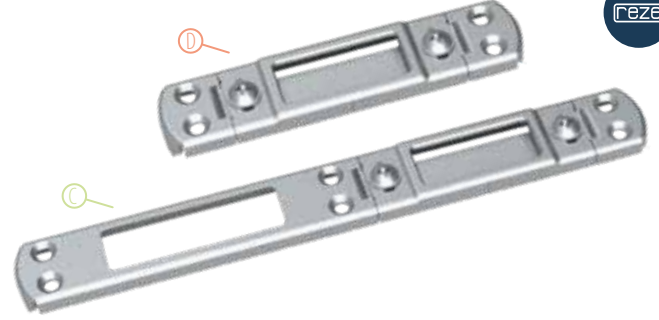

reza

Manyetik Balkon Kapı Mandalı

Magnetic Balcony Door Catch

Ürün Kodu Code	Ürün Bilgisi Item Description	Kutu Adeti Quantity
216101	13 Axe	0 Pcs
216501	9 Axe	0 Pcs

TR?

Casement part installation
13 mm or 9 mm Axe variations

TR?

Frame part installation